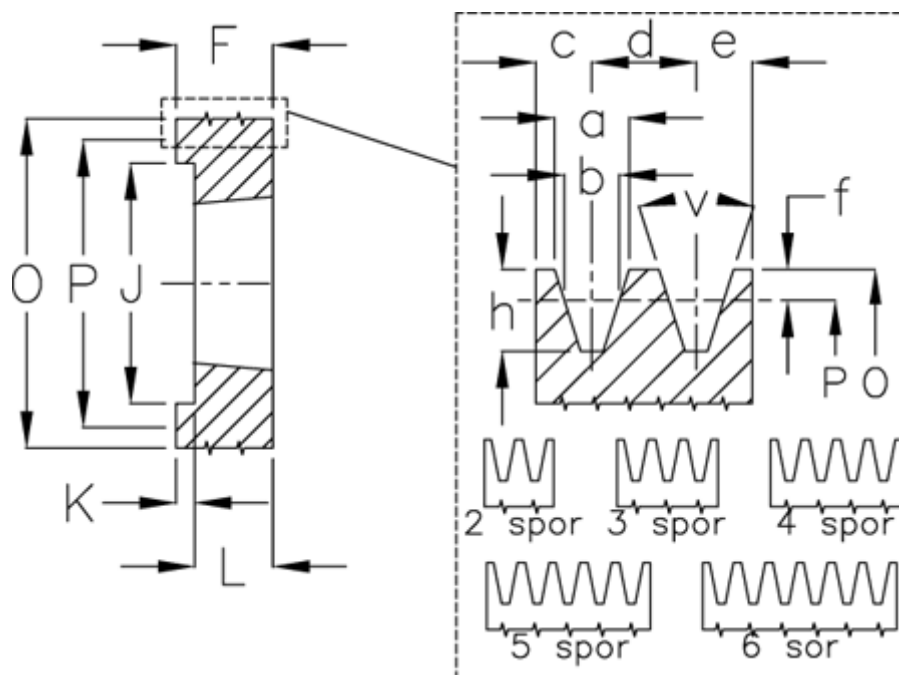

Article number: 604113014002

Description: V-belt pulley SPZ 140/2 TL1610

Measures

a	= 9,7	For bush	= 1610	P	= 140
b	= 8,5	h	= 11	Type	= SPZ
Bush ζ max	= 42	J	= 111.0	v	= 38 grader
c	= 8	K	= 3		
d	= 12	L	= 25		
e	= 8	m	= -		
f	= 2	Number of ribs	= 2		
F	= 28	O	= 144		